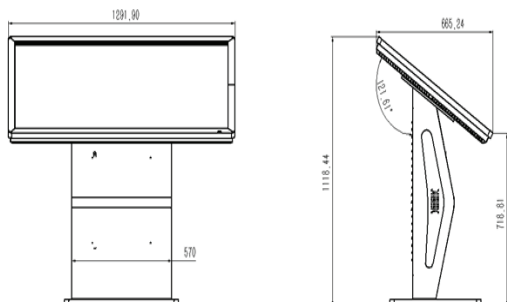

- 6 point infrared touch technology links to fast response speed, strong light resistance and drive free features contribute to quite sensitive input identification.

Machine Size Chart- Unit (mm)

Specifications

	Model	CVWSH06
Panel	Screen Size	55" (16:9)
	Backlight / Lightsource	LED
	Resolution (Pixels)	1920 x 1080 pixels
	Brightness (Typical)	350cd/m2
	Contrast Ratio (Typical)	3,000:1
	Viewing Angle (Horizontal/Vertical)	178°/178°
	Response Time (ms)	15ms
	Working Temp.	0-50C
	Panel Bit (8 or 10)	8 bit
	Light Life (Typical)	80,000 hours
Glass	Refresh Rate	60Hz
	Tempered Glass	4mm, Tempered Glass
Touch	No. Of Touches	Unlimited
	Positioning Accuracy	More Than 90% of touch area +-2mm
	Touch Technology	IR Touch
	Numbers of Touch	6 Point touch
	Resolution (Points Area Function)	32,767*32,767
	Touch Interface	USB type B
Audio	OS Supported	Windows 1037U/13/15/17, 4G/8G RAM, Intel HD Graphic, 500G/128G SSD
	Internal Speaker	5Wx2
	Line Out (Audio Out, 3.5mm)	x1
	Line In (3.5mm)	NA
	MIC (3.5mm)	x1
Connectivity	Coax Output	x1
	AC Power	
	Power (AC) Input	x1
	Power Switch	x1
	Basic IO	
	VGA Input	NA
	VGA Output	x1
	HDMI Input	NA
	HDMI Output	x1
	Display Port	NA
	Slot-in-PC	x1
	OPS Slot	x2(USB 3.0)
	Legacy IO	
	RF Input & TF Card	x1&x1
	USB Player (Photo, Video)	x2
Control	RS232 Input	NA
	RJ45 Port	x1
	Firmware Update	USB/OTA
Power	Voltage	100V-240V, 50/60Hz
	Typical (Watt)	<130W
Mechanical	Overall Dimension	1291.90 x 1118.44mm
	Height	1118.44 x 718.81mm
	Handle	N/A
	Pen Tray	NA
RF	NFC Reader / Writer	NA
OSD	On-Screen Display Languages	Windows Language
Package / Accessory	Remote Controller	NA
	Power Cord	x1(1.5m)
	Audio Cable	N/A
	VGA Cable	N/A
	Quick Start Guide	NA
	User's Manual Electronic File	x1
	USB Cable for Touch	N/A
	Touch Pen (Stylus)	NA
	Certificate	x1
	Optional	Windows Licence
Embedded anti glare glass		Yes
Android motherboard		Yes
Slot-in-PC		Yes
	Embedded Camera	Yes